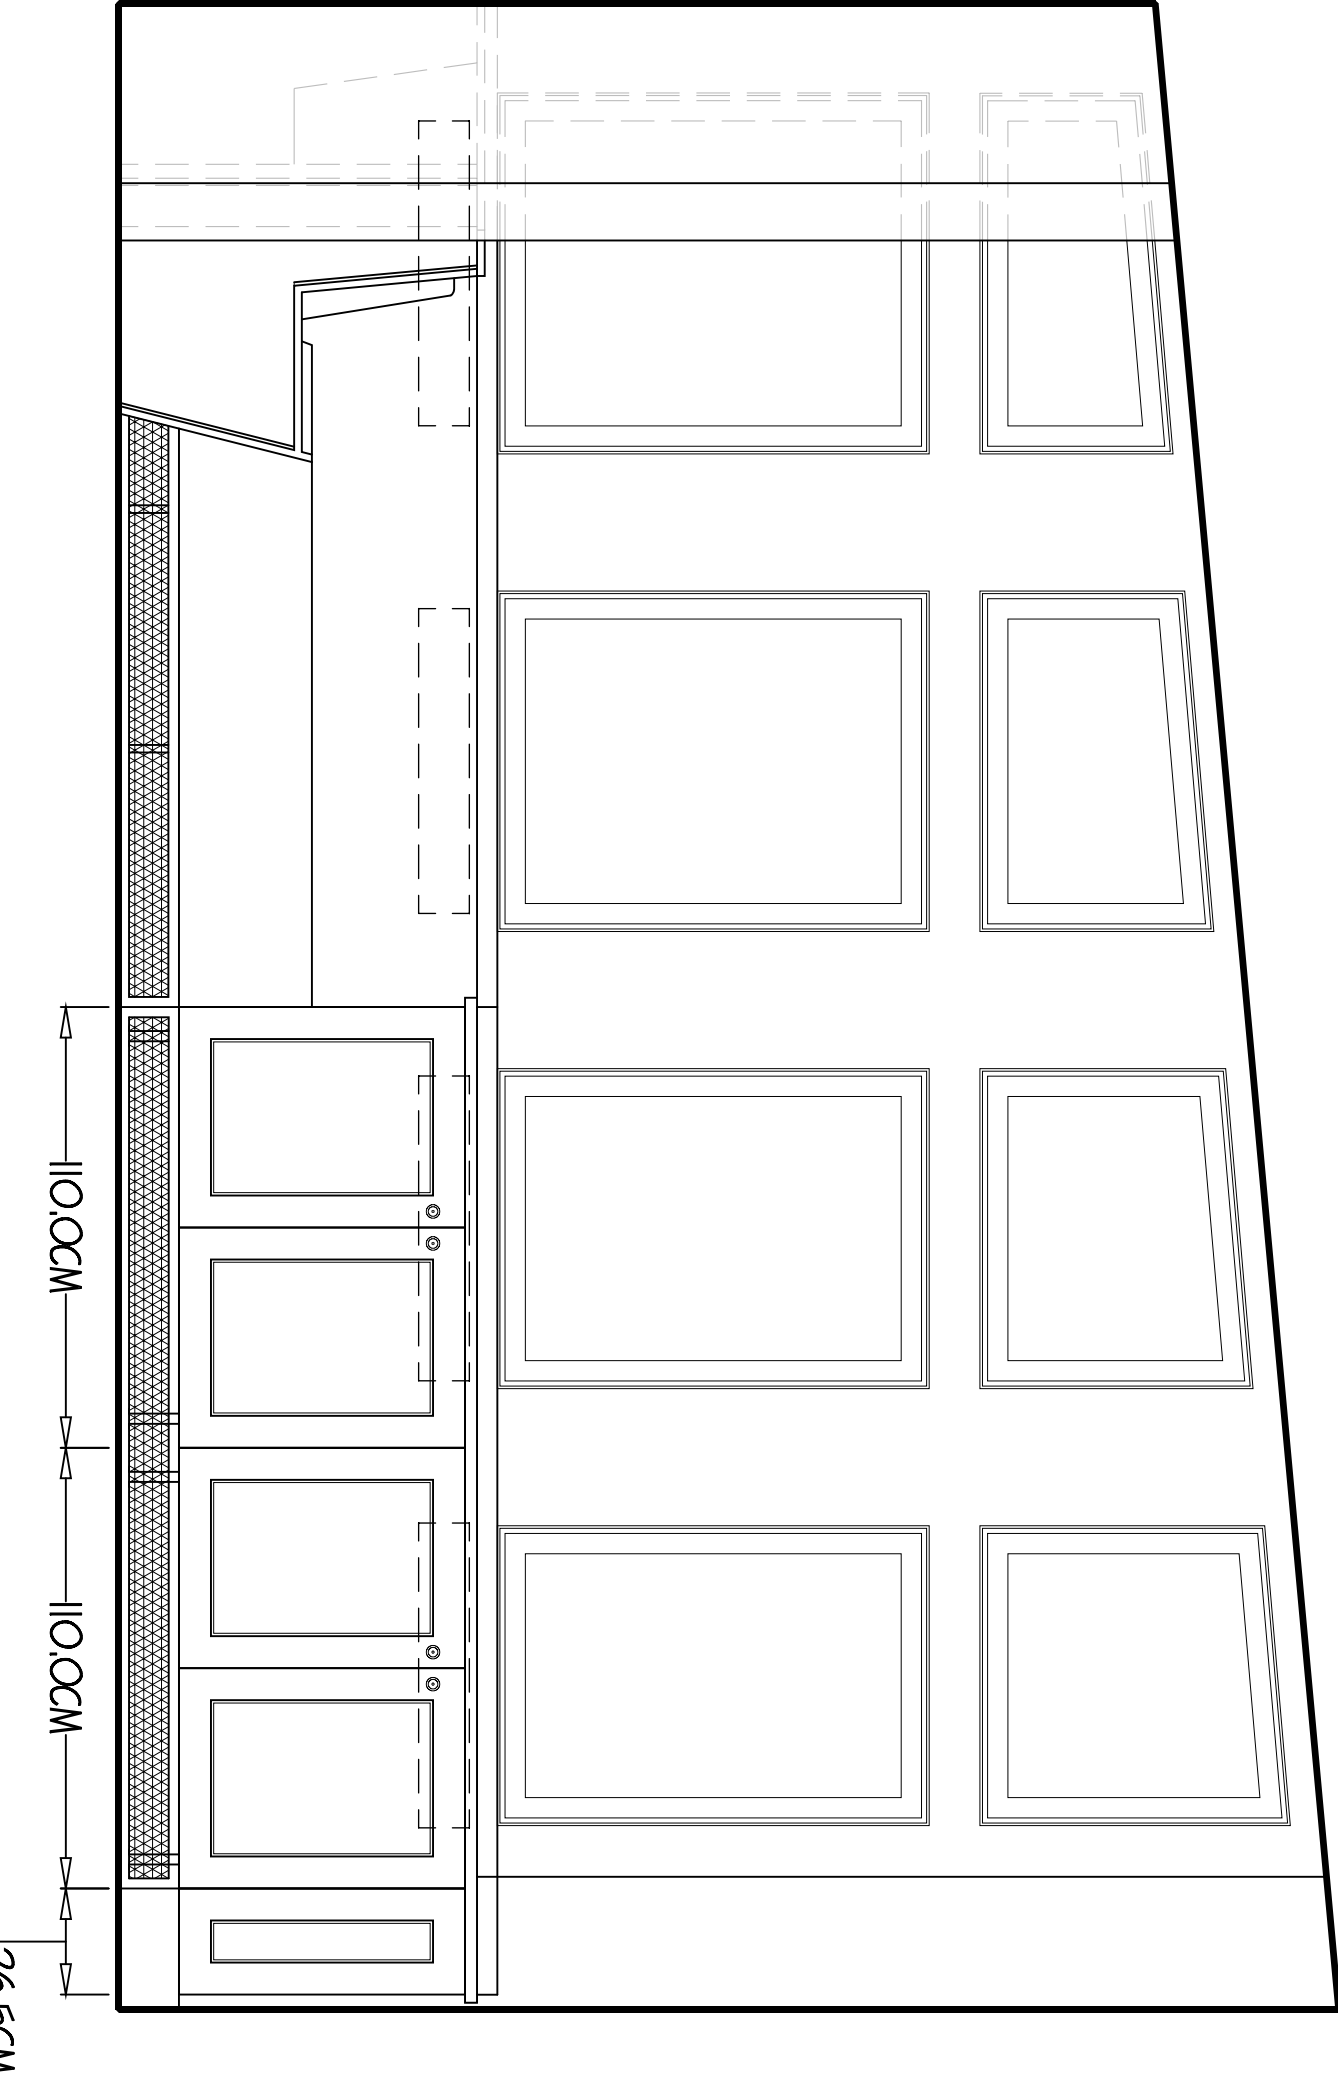

YOUR LOGO HERE

CLIENT INFO HERE

BLADE	Country
APPLIANCES	EQ
CABINETS	Country
MANUFACTURER	Country
SERIES / CO	Country
OVERLAY / PANEL TOP	FILL
DOOR STYLE	Country
DOOR EDGE PROFILE	Country
DRAWER STYLE	Country
DRAWER EDGE PROFILE	Country
DRAWER WINDOW	Country
PRICES	Country
FINISH	Country
SHEEN	Country
GLAZE	Country
SPLATTERING	Country
SPECIAL NOTES	Country

CROWN MOULDING: NONE
 LIGHT PAINT MOULDING: NONE
 TOE KICK STYLE: MARGING
 MISCELLANEOUS MOULDINGS: NONE
 CEILING LIGHT: WIRES
 BILTO HEIGHT: 92"
 FLOORING: 18"
 CASING: NONE

COUNTERTOP: GRANITE
 FINISH THICKNESS: 1 1/4"
 PREPARATION EDGE DETAIL: SQUARE
 BACKSPLASH TYPE: 18"
 BACKSPLASH MATERIAL: 18"
 ISLAND MATERIAL: GRANITE
 ISLAND THICKNESS: 1 1/4"
 ISLAND EDGE DETAIL: SQUARE

APPLIANCES: SLEVED 736 TC
 REFRIGERATOR: SLEVED 736 TC
 FREEZER: NONE
 OVEN: WOLF SERIES
 COOKTOP: WOLF 36 INDUCTOP
 RANGE: NONE
 DISHWASHER: 18"
 DOOR MATERIAL: 18"
 DOOR FINISH: 18"
 TRIM OVERLAP: NONE
 UNDER COUNTER SINK: NONE
 UNDER COUNTER FRESHER: NONE
 WINE COOLER: NONE

REVISIONS	

DRAWN BY:	DATE:	SCALE:
ARS	02/08/08	1/4" = 1'-0"
SHEET NO.:	PAGE:	OF:
	1	5

A

B

B

A

C

H