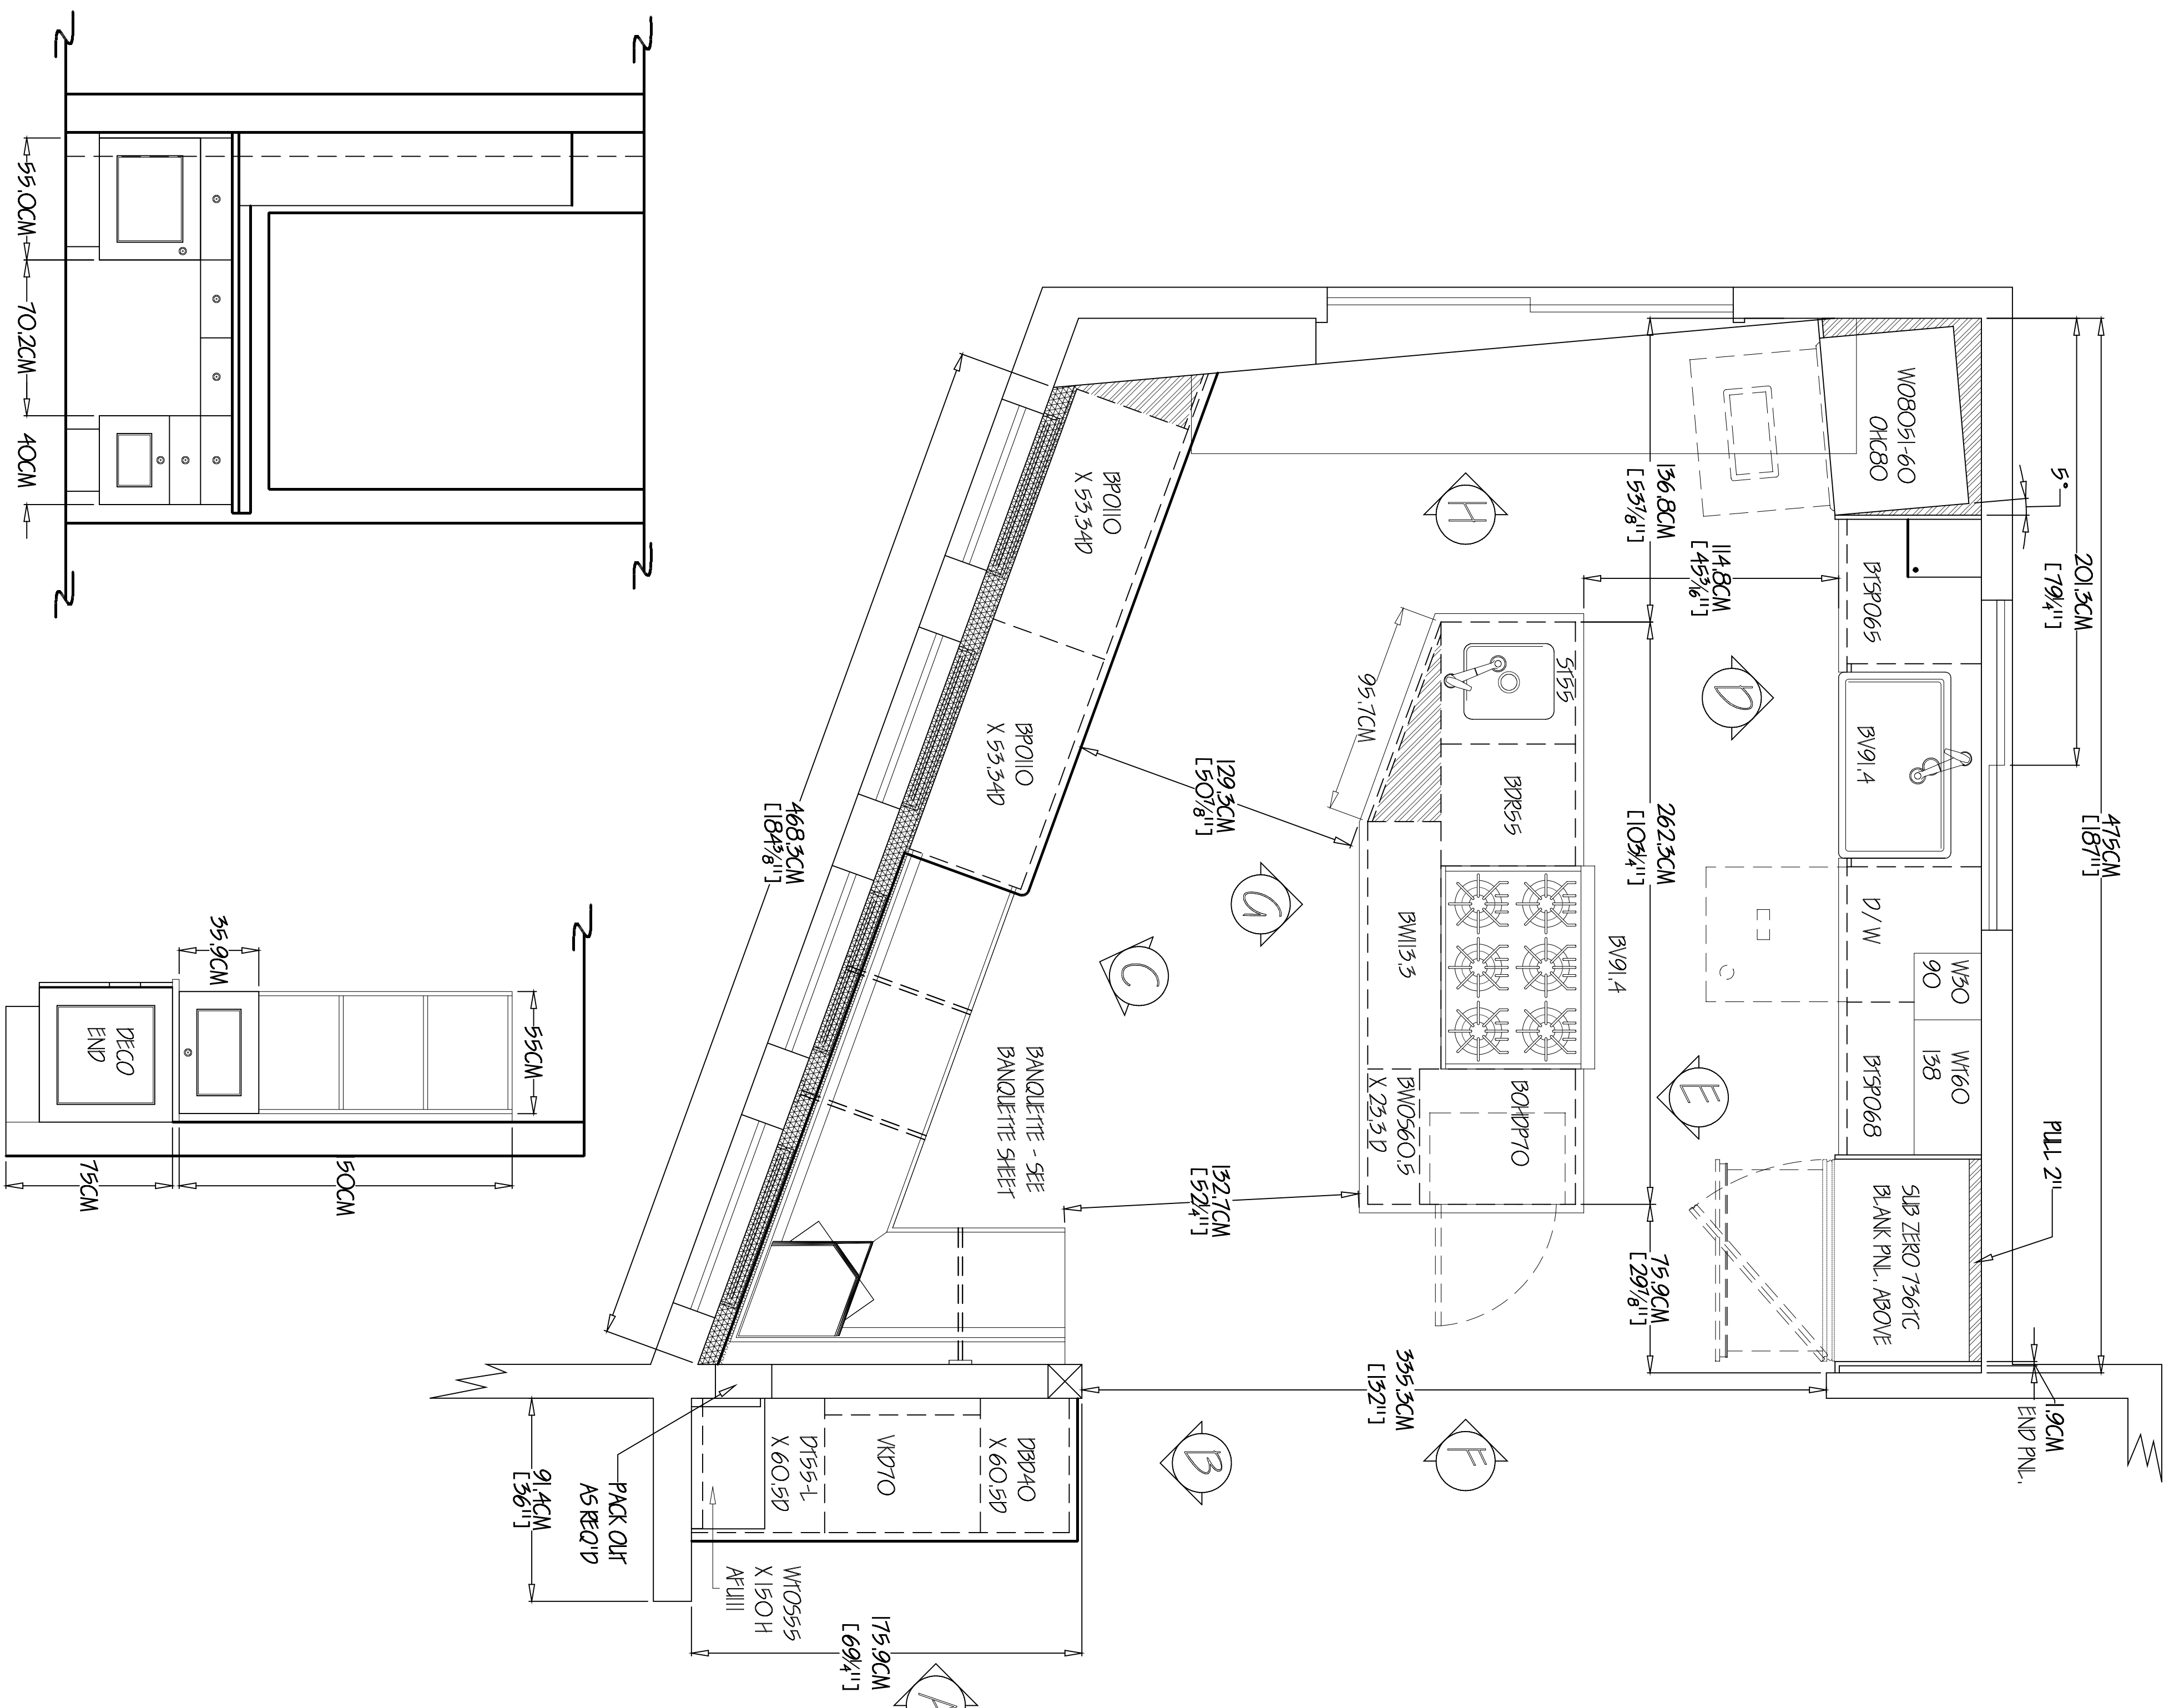

YOUR LOGO HERE

CLIENT INFO HERE

BLADE	Country
APPLIANCES	EQ
CABINETS	Country
MANUFACTURER	Country
SERIES / CO	Country
OVERLAY / PANEL TOP	FILL
DOOR STYLE	Country
DOOR EDGE PROFILE	Country
DRAWER STYLE	Country
DRAWER EDGE PROFILE	Country
DRAWER WINDOW	Country
PRICES	Country
FINISH	Country
SHEEN	Country
GLAZE	Country
SPLATTERING	Country
SPECIAL NOTES	Country

CROWN MOULDING: NONE
 LIGHT PAINT MOULDING: NONE
 TOE KICK STYLE: MARGING
 MISCELLANEOUS MOULDINGS: NONE
 CEILING LIGHT: WIRES
 BILTO HEIGHT: 92"
 FLOORING: 18"
 CASING: NONE

COUNTERTOP: GRANITE
 FINISH THICKNESS: 1 1/4"
 PREPARATION EDGE DETAIL: SQUARE
 BACKSPLASH TYPE: 18"
 BACKSPLASH MATERIAL: 18"
 ISLAND MATERIAL: GRANITE
 ISLAND THICKNESS: 1 1/4"
 ISLAND EDGE DETAIL: SQUARE

APPLIANCES: SLEVED 736 TC
 REFRIGERATOR: SLEVED 736 TC
 FREEZER: NONE
 OVEN: WOLF SERIES
 COOKTOP: WOLF 36 INDUCTOP
 RANGE: NONE
 DISHWASHER: 18"
 DOOR MATERIAL: 18"
 DOOR FINISH: 18"
 TRIM OVERLAP: NONE
 UNDER COUNTER SINK: NONE
 UNDER COUNTER FRESHER: NONE
 WINE COOLER: NONE

REVISIONS	

DRAWN BY:	DATE:	SCALE:
ARS	02/08/08	1/4" = 1'-0"
SHEET NO.:	PAGE:	OF:
	1	5

A

B

B

A

C

H