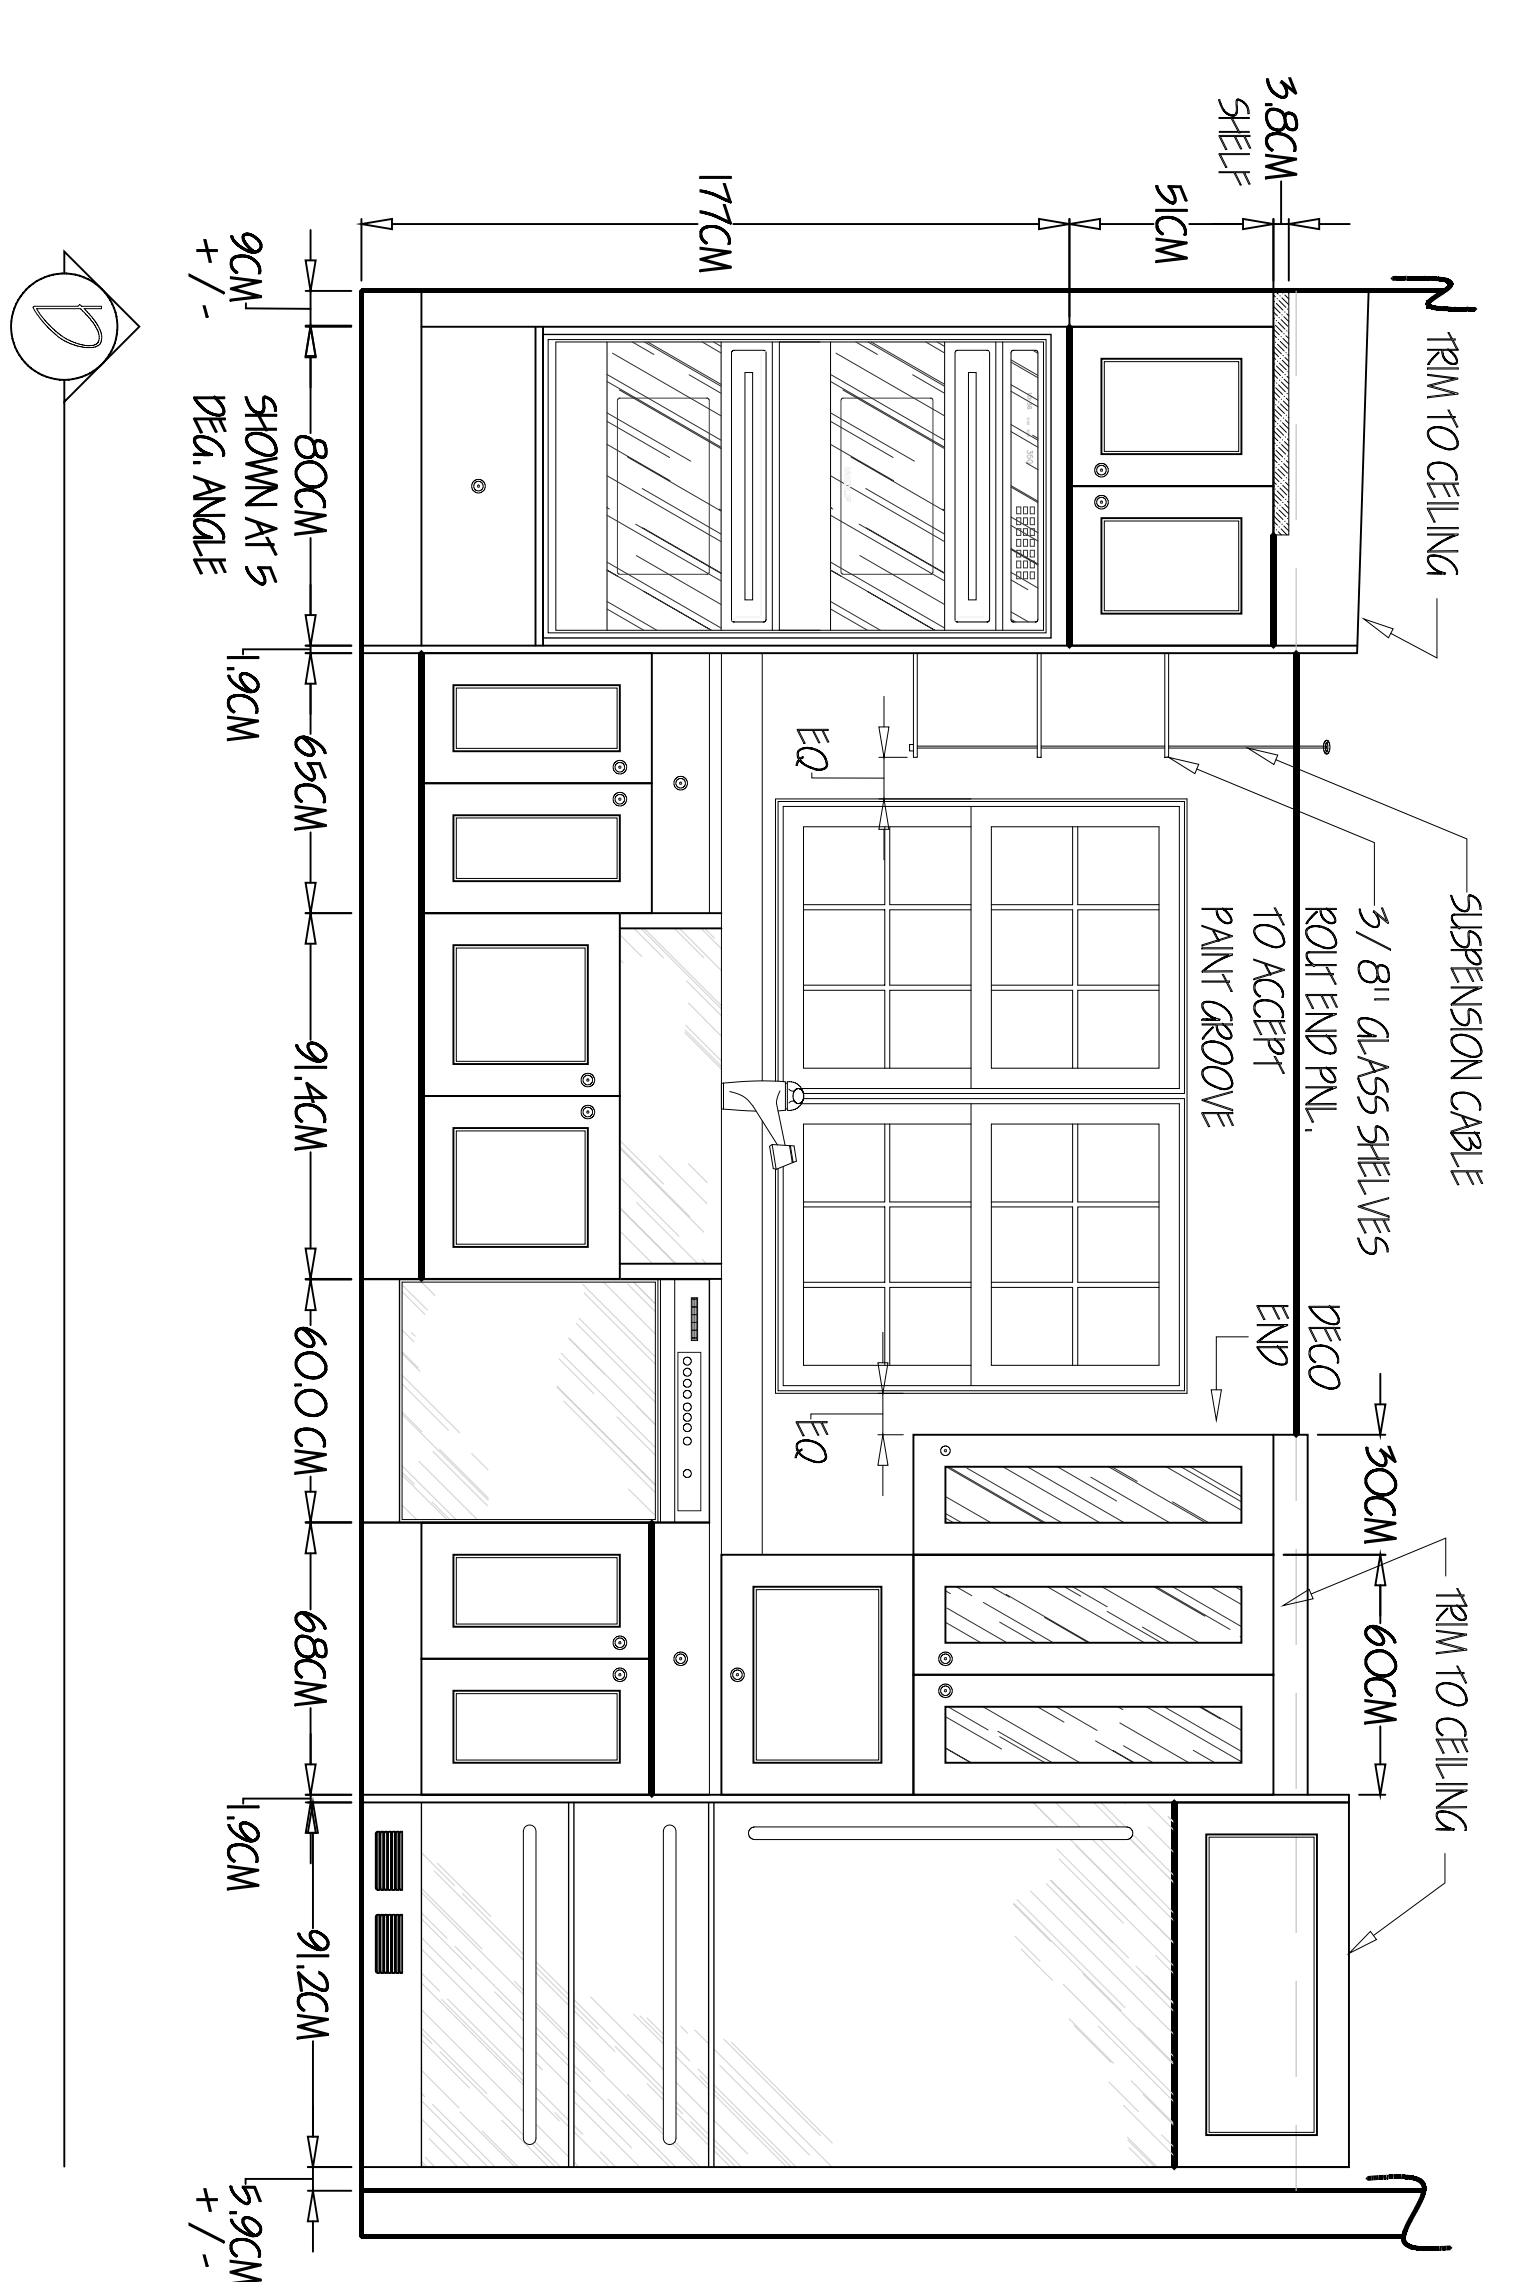

CROWN MOULDING: NONE
 LIGHT PAINT MOULDING: NONE
 TOE KICK STYLE: MARGING
 MISCELLANEOUS MOULDINGS: NONE
 CEILING LIGHT: WIRES
 BILTO HEIGHT: 92"
 FLOORING: 18"
 CASING: NONE

COUNTERTOP: GRANITE
 FINISH THICKNESS: 1 1/4"
 PREPARATION EDGE DETAIL: SQUARE
 BACKSPLASH TYPE: 18"
 BACKSPLASH MATERIAL: 18"
 ISLAND MATERIAL: GRANITE
 ISLAND THICKNESS: 1 1/4"
 ISLAND EDGE DETAIL: SQUARE

APPLIANCES: SLEVED 736 TC
 REFRIGERATOR: SLEVED 736 TC
 FREEZER: NONE
 OVEN: WOLF SERIES
 COOKTOP: WOLF 36 INDUCTOP
 RANGE: NONE
 DISHWASHER: 18"
 DOOR MATERIAL: 18"
 DOOR FINISH: 18"
 TRIM OVERLAP: NONE
 UNDER COUNTER SINK: NONE
 UNDER COUNTER FRESHER: NONE
 WINE COOLER: NONE

REVISIONS	

DRAWN BY:	DATE:	SCALE:
ARS	02/08/08	1/4" = 1'-0"
SHEET NO.:	PAGE:	OF:
	1	5

A

B

B

A

C

H