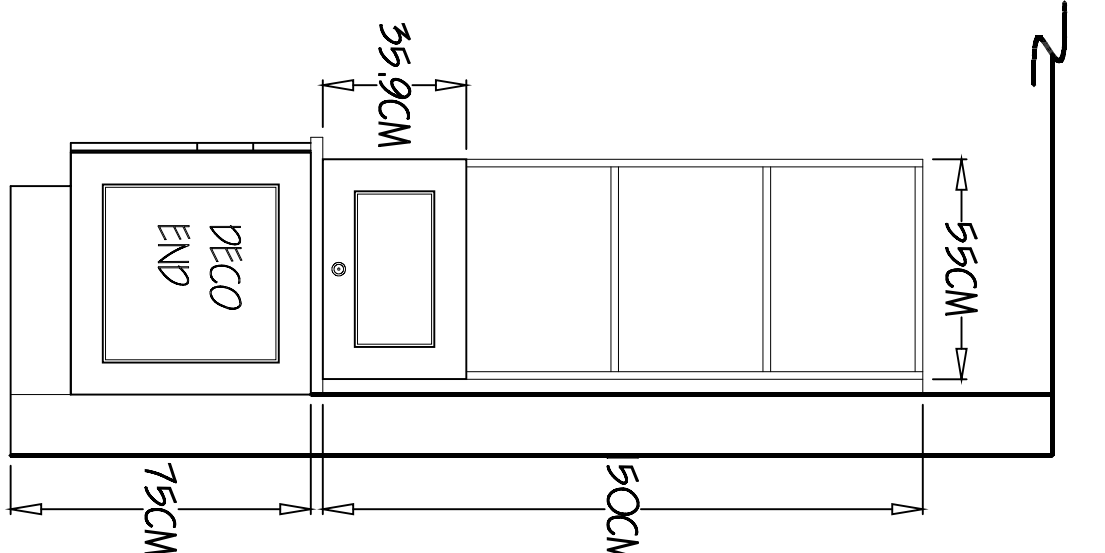

CROWN MOULDING: NONE
 LIGHT PAINT MOULDING: NONE
 TOE KICK STYLE: MARGING
 MISCELLANEOUS MOULDINGS: NONE
 CEILING LIGHT: WIRES
 BILTO HEIGHT: 92"
 FLOORING: 18"
 CASING: NONE

COUNTERTOP: GRANITE
 FINISH THICKNESS: 1 1/4"
 PREPARATION EDGE DETAIL: SQUARE
 BACKSPLASH TYPE: 18"
 BACKSPLASH MATERIAL: 18"
 ISLAND MATERIAL: GRANITE
 ISLAND THICKNESS: 1 1/4"
 ISLAND EDGE DETAIL: SQUARE

REVISIONS	

DRAWN BY:	DATE:	SCALE:
ARS	02/08/08	1/4" = 1'-0"
SHEET NO.:	PAGE:	OF:
	1	5

A

B

B

A

C

H